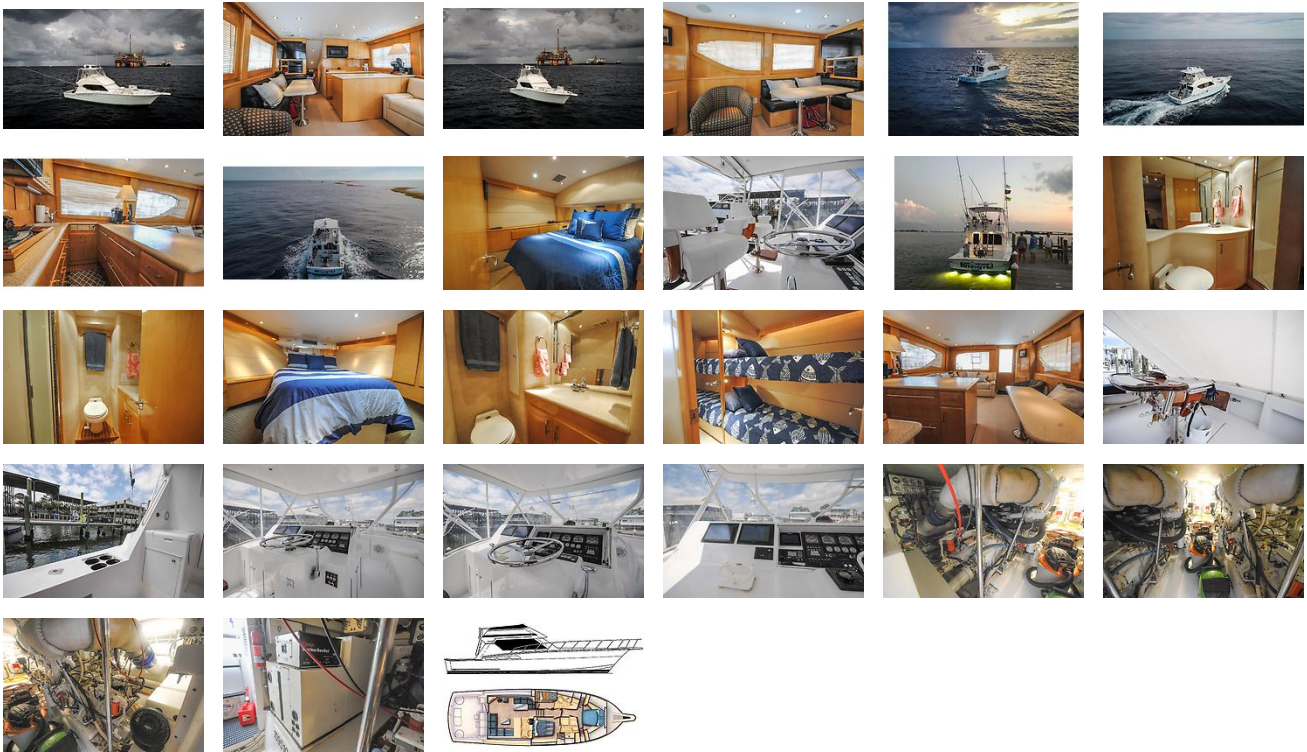

GALLERY

LOCATION MAP

CHAD SOLOMON
American Marine Brokerage
13430 Gulf Beach Hwy PMB #92
Pensacola, FL, US
Office: 844-44-YACHT
Mobile: 251-422-9576
chad@yachtamerican.com