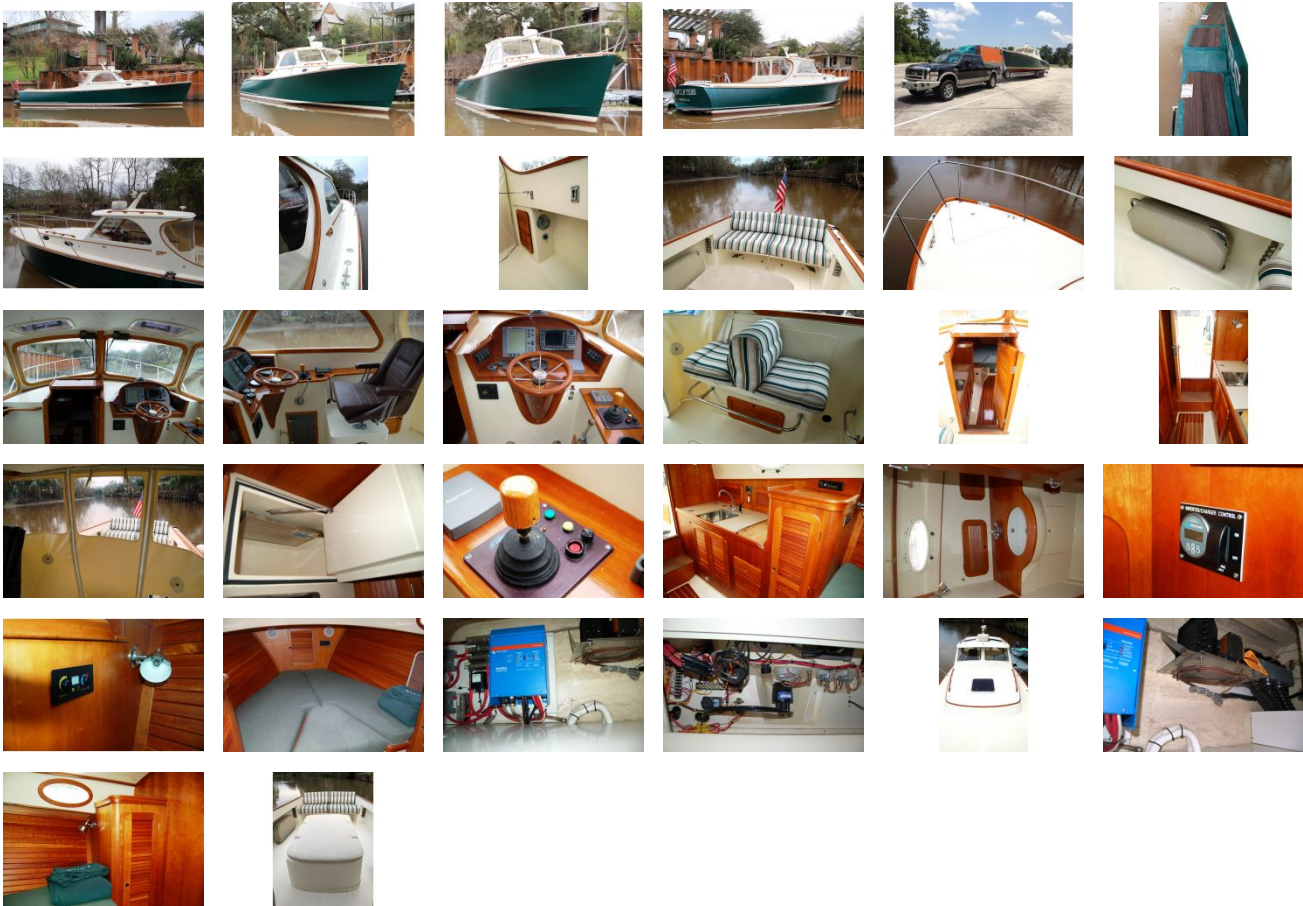

GALLERY

LOCATION MAP

BEN MONTGOMERY
American Marine Brokerage
13430 Gulf Beach Hwy PMB #92
Pensacola, FL, US
Office: 844-44-YACHT
Mobile: 850-259-8009
ben@yachtamerican.com